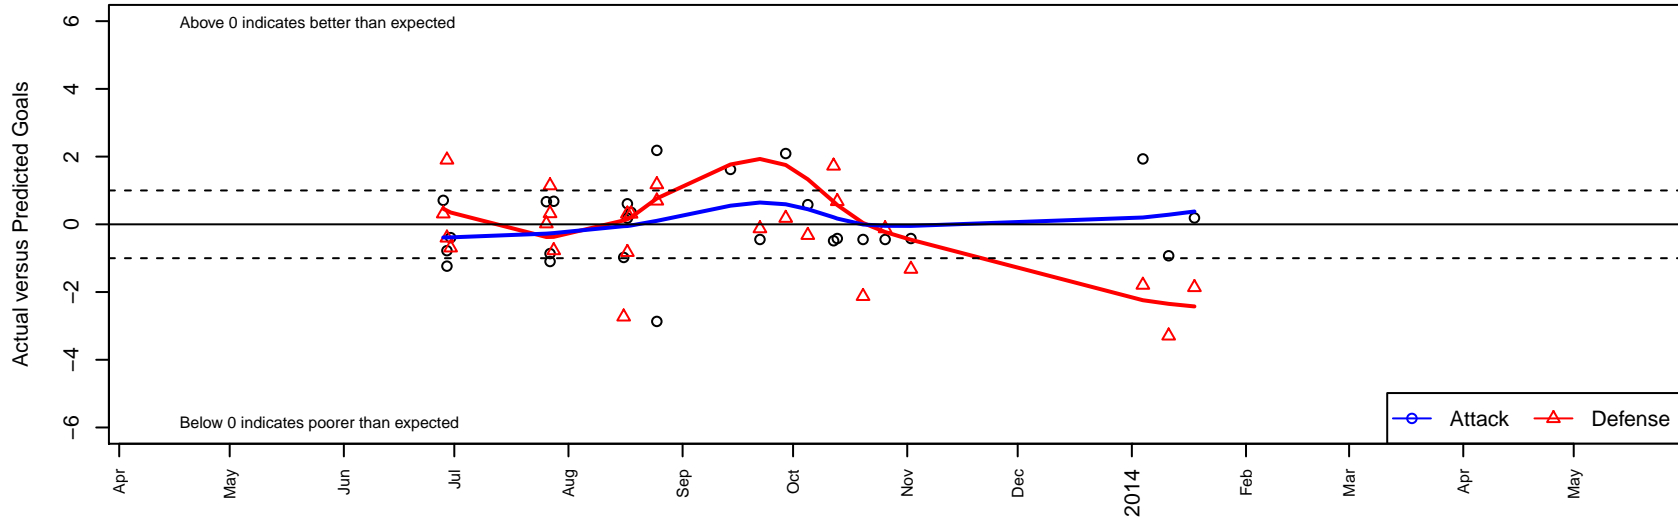

# Washington Timbers Burgundy B00

Washington Timbers  
 Vancouver, WA  
 B00 total strength=716  
 attack=1.04 defense=0.54  
 fall league = PML B00 U13 Blue  
 alt names used:  
 Washington Timbers FC B00 Burgundy  
 Washington Timbers BU00 Burgundy  
 WTFC Burgundy B00  
 WTSC BU00 Burgundy

Venues played:  
 Clash At the Border Silver/Bronze Pool Play U1  
 Clash At the Border Bronze U13  
 Crossfire Select Cup BU13 Silver  
 Mt Hood Challenge BU13 Silver  
 Summer Slam Gold U13  
 PML B00 U13 Blue  
 Founders Cup B00

**Washington Timbers Burgundy B00**  
 Dots are actual minus expected GF (blue circles) and GA (red triangles).  
 Blue line is smoothed change in attack strength. Red is smoothed change in defense strength.